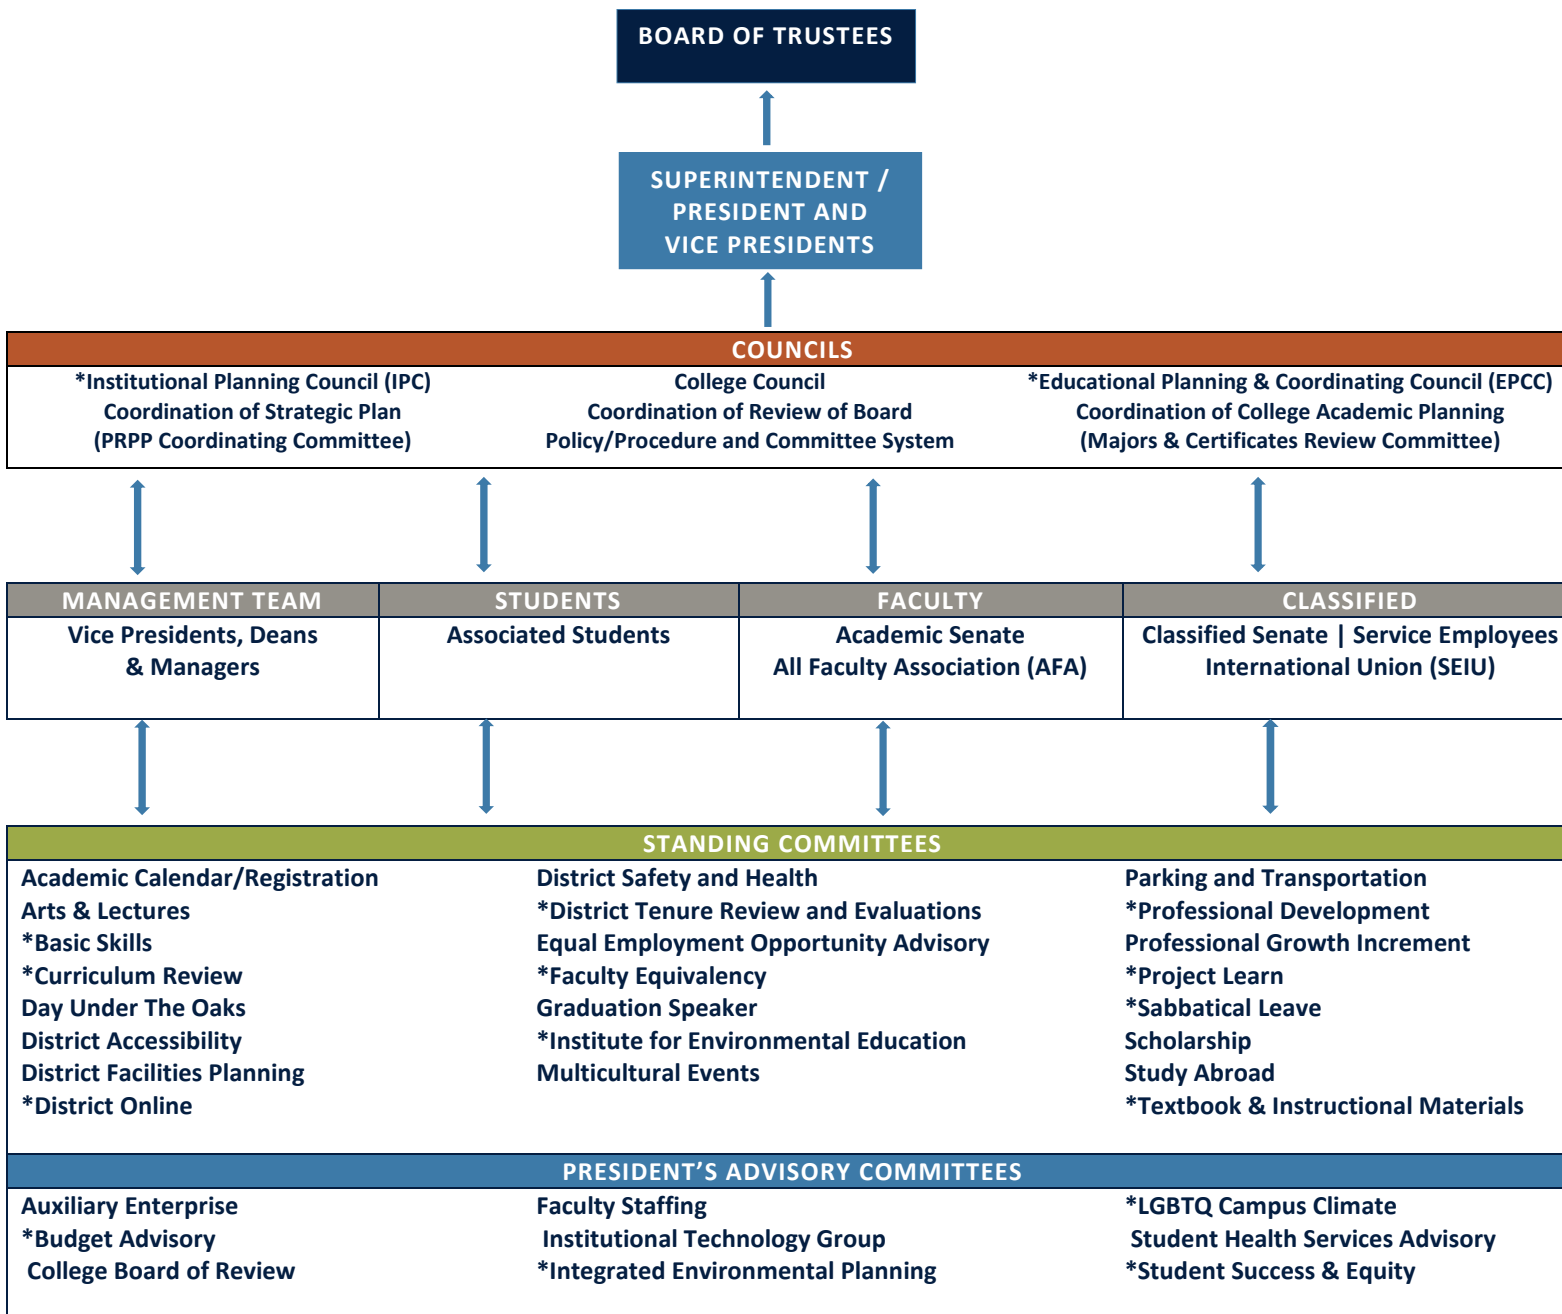

Participatory Governance Organization Chart Santa Rosa Junior College

*Academic Senate Consultation Committees